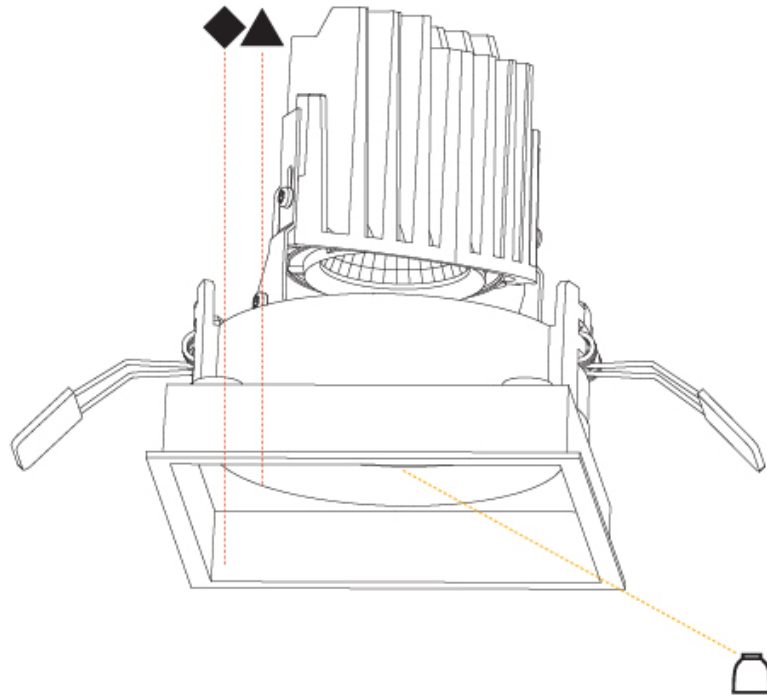

BIONIQ SQUARE DEEP RECESSED

A35368-

PROJECT	
TYPE	
SPECIFIER	
QUANTITY	
DATE	

For Color / Finish Chart & Symbology see Appendix or product page downloadable area.

	27K	35K	30K	40K	°K
Color Temperature	2700K	3500K	3000K	4000K	
Reflector	20	40	60		
	20°	40°	60°		

ORDER-EXAMPLE:
L3XXXX- 02 02 30K 20
Black Black 3000K 20°